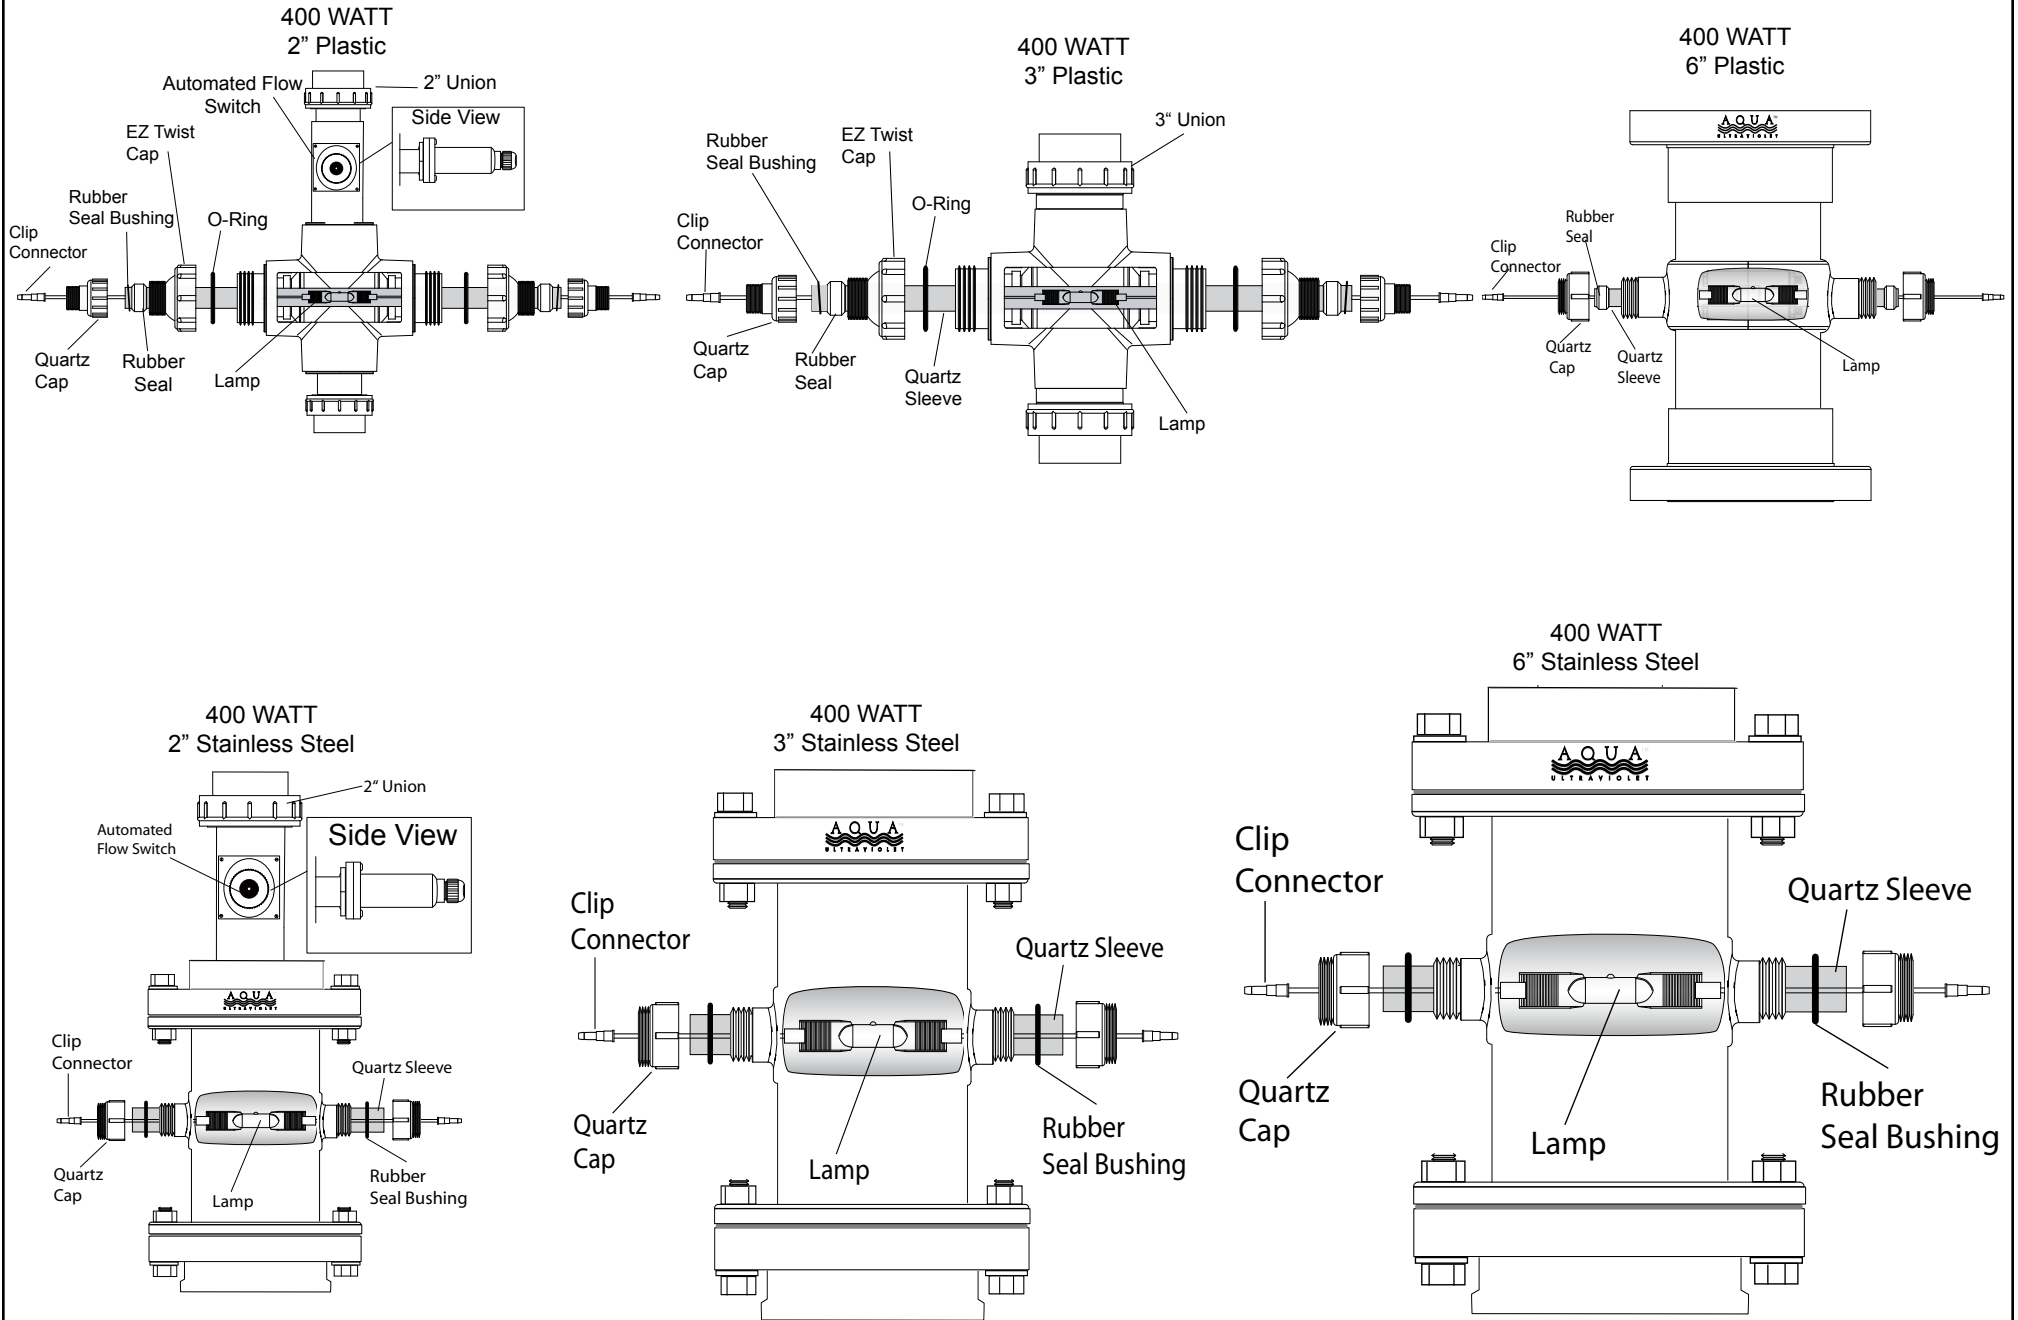

# VIPER 800 AND 1200 BREAKDOWN

# VIPER TRANSFORMER BREAKDOWN

**Viper 400 Trans 110V-60Hz**

**Viper 800 Trans 110V-60Hz**

**Viper 1200 Trans 110V-60Hz**

**Viper 400 Trans 208/230/240V-60Hz**

**Viper 800 Trans 208/230/240V-60Hz**

**Viper 1200 Trans 208/230/240V-60Hz**